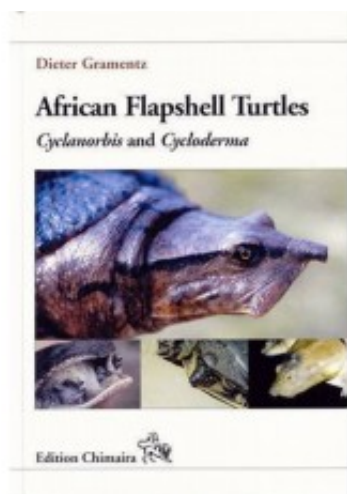

African Flapshell Turtles: *Cyclanorbis* and *Cycloderma*

Brand:

Product Code: 733

Availability: 1

Weight: 495.00g

Dimensions: 220.00mm x 150.00mm x
15.00mm

Price: \$70.00

Short Description

A complete reference guide to the African Flapshell Turtles.

Description

African Flapshell Turtles: *Cyclanorbis* and *Cycloderma* provides all available data on the four species of African Flapshell Turtle. Flapshell Turtles are unique in many ways. Since they differ remarkably from other soft-shelled turtles in aspects of behaviour and morphology they are separated into two subfamilies. Their most fascinating and prominent feature, however, are the unique flaps above their hind extremities and tail. Another intriguing feature of these animals is their secretive lifestyle. The survival of these extraordinary animals may have been procured by exactly these features and behaviours for millions of years. Unfortunately we still know so little about the African flapshell turtles, that we would threaten them in their existence by one or the other activities caused by man.